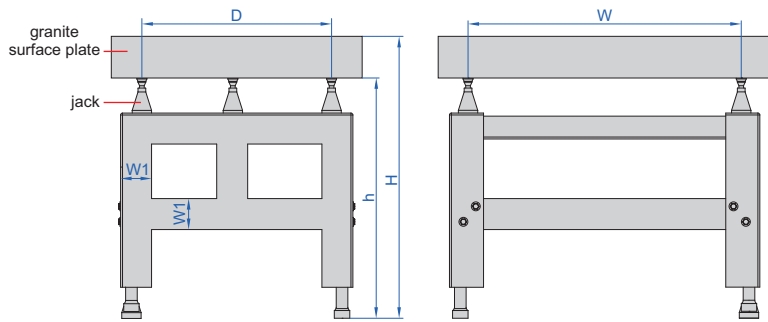

STANDS FOR GRANITE SURFACE PLATES

6902-64A

- For medium size granite surface plates
- 5 jacks are included
- Adjusting range of jacks: 25mm
- One foot on the bottom is adjustable

Low stands

(mm)

Code	For granite surface plate	W	D	H (with granite surface plate)	h (without granite surface plate)	W1
6902-64A	630×400×80mm (code 6900-064 and 6900-164)	352	224	775-800	695-720	80
6902-66A	630×630×100mm (code 6900-066 and 6900-166)	352	352	775-800	675-700	80
6902-85A	800×500×100mm (code 6900-085 and 6900-185)	448	280	775-800	675-700	80
6902-106A	1000×630×140mm (code 6900-0106 and 6900-1106)	560	352	755-780	615-640	80
6902-107A	1000×750×150mm (code 6900-0107 and 6900-1107)	560	420	755-780	605-630	80
6902-101A	1000×1000×150mm (code 6900-0101 and 6900-1101)	560	560	755-780	605-630	80
6902-128A	1200×800×160mm (code 6900-0128 and 6900-1128)	672	448	755-780	595-620	80
6902-161A	1600×1000×180mm (code 6900-0161 and 6900-1161)	896	560	755-780	575-600	100
6902-201A	2000×1000×220mm (code 6900-0201 and 6900-1201)	1120	560	755-780	535-560	100
6902-202A	2000×1500×250mm (code 6900-0202 and 6900-1202)	1120	840	755-780	505-530	100

JACK SET FOR GRANITE SURFACE PLATES

16

- 5 jacks per set
- Adjustable height
- For large granite surface plates:
2000×1000×220mm
(code 6900-0201 and 6900-1201)
2000×1500×250mm
(code 6900-0202 and 6900-1202)